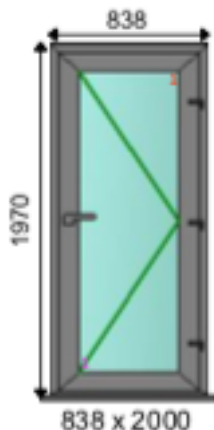

SHEDBOX

BESPOKE SHEDS, MADE SIMPLE

SH1

500mm(W) x 600mm(H)*

Chrome/Gold fittings

Available in a wide range of colours

**All windows are also available in custom sizes*

SH2

1000mm(W) x 600mm(H)*

Chrome/Gold fittings

Available in a wide range of colours

**All windows are also available in custom sizes*

SH3

1500mm(W) x 600mm(H)*

Chrome/Gold fittings

Available in a wide range of colours

**All windows are also available in custom sizes*

SHEDBOX

BESPOKE SHEDS, MADE SIMPLE

SH4

2000mm(W) x 600mm(H)*

Chrome/Gold fittings

Available in a wide range of colours

**All windows are also available in custom sizes*

OPEN OUT FRENCH DOORS

1700mm(W) x 2000mm(H)*

Chrome/Gold fittings

Available in a wide range of colours

**All doors are also available with a zero threshold for wheelchair access and custom sizes*

OPEN OUT SINGLE DOOR