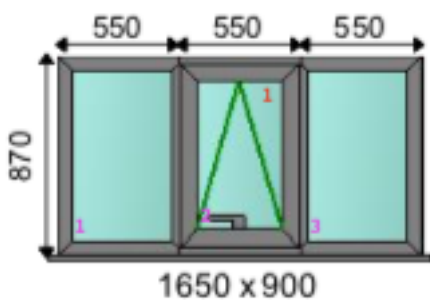

BX6

1650mm(W) x 900mm(H)*

Chrome/Gold fittings

Available in a wide range of colours

*All windows are also available in custom sizes