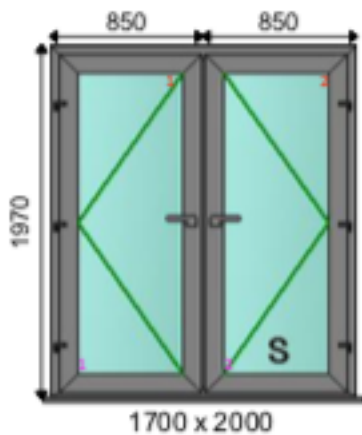

SHEDBOX

BESPOKE SHEDS, MADE SIMPLE

SH1

500mm(W) x 600mm(H)*

Chrome/Gold fittings

Available in a wide range of colours

**All windows are also available in custom sizes*

SH2

1000mm(W) x 600mm(H)*

Chrome/Gold fittings

Available in a wide range of colours

**All windows are also available in custom sizes*

SH3

1500mm(W) x 600mm(H)*

Chrome/Gold fittings

Available in a wide range of colours

**All windows are also available in custom sizes*

SHEDBOX

BESPOKE SHEDS, MADE SIMPLE

SH4

2000mm(W) x 600mm(H)*

Chrome/Gold fittings

Available in a wide range of colours

**All windows are also available in custom sizes*

OPEN OUT FRENCH DOORS

1700mm(W) x 2000mm(H)*

Chrome/Gold fittings

Available in a wide range of colours

**All doors are also available with a zero threshold for wheelchair access and custom sizes*

OPEN OUT SINGLE DOOR