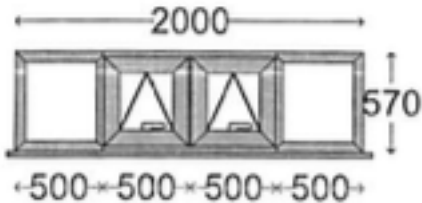

SHEDBOX

BESPOKE SHEDS, MADE SIMPLE

BX4

500(W) x 2000mm(H)*

Available in a wide range of colours

**All windows are also available in custom sizes*

BX5

1650mm(W) x 900mm(H)*

SHEDBOX

BESPOKE SHEDS, MADE SIMPLE

SH1

500mm(W) x 600mm(H)*

Chrome/Gold fittings

Available in a wide range of colours

**All windows are also available in custom sizes*

SH2

1000mm(W) x 600mm(H)*

Chrome/Gold fittings

Available in a wide range of colours

**All windows are also available in custom sizes*

SH3

1500mm(W) x 600mm(H)*

Chrome/Gold fittings

Available in a wide range of colours

**All windows are also available in custom sizes*

SHEDBOX

BESPOKE SHEDS, MADE SIMPLE

SH4

2000mm(W) x 600mm(H)*

Chrome/Gold fittings

Available in a wide range of colours

**All windows are also available in custom sizes*