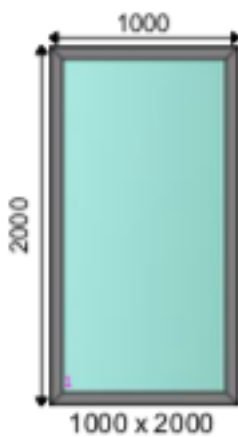

SHEDBOX

BESPOKE SHEDS, MADE SIMPLE

BX1

1000mm(W) x 1000mm(H)*

Chrome/Gold fittings

Available in a wide range of colours

**All windows are also available in custom sizes*

BX2

1000mm(W) x 500mm(H)*

Chrome/Gold fittings

Available in a wide range of colours

**All windows are also available in custom sizes*

BX3

1000(W) x 2000mm(H)*

Available in a wide range of colours

**All windows are also available in custom sizes*

SHEDBOX

BESPOKE SHEDS, MADE SIMPLE

BX4

500(W) x 2000mm(H)*

Available in a wide range of colours

**All windows are also available in custom sizes*

BX5

1650mm(W) x 900mm(H)*