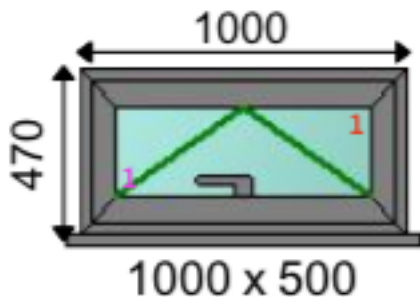

SHEDBOX

BESPOKE SHEDS, MADE SIMPLE

BX1

1000mm(W) x 1000mm(H)*

Chrome/Gold fittings

Available in a wide range of colours

**All windows are also available in custom sizes*

BX2

1000mm(W) x 500mm(H)*

Chrome/Gold fittings

Available in a wide range of colours

**All windows are also available in custom sizes*

BX3

1000(W) x 2000mm(H)*

Available in a wide range of colours

**All windows are also available in custom sizes*

SHEDBOX

BESPOKE SHEDS, MADE SIMPLE

BX4

500(W) x 2000mm(H)*

Available in a wide range of colours

**All windows are also available in custom sizes*

BX5

1650mm(W) x 900mm(H)*