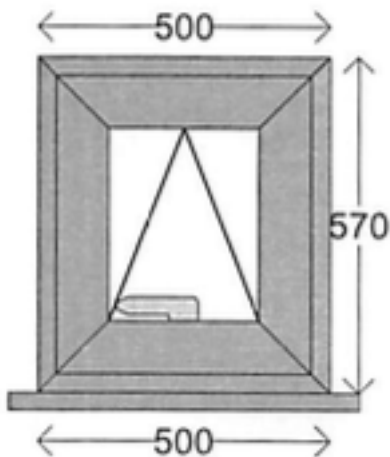

SHEDBOX

BESPOKE SHEDS, MADE SIMPLE

BX4

500(W) x 2000mm(H)*

Available in a wide range of colours

**All windows are also available in custom sizes*

BX5

1650mm(W) x 900mm(H)*

Chrome/Gold fittings

Available in a wide range of colours

**All windows are also available in custom sizes*

BX6

1650mm(W) x 900mm(H)*

Chrome/Gold fittings

Available in a wide range of colours

**All windows are also available in custom sizes*

SHEDBOX

BESPOKE SHEDS, MADE SIMPLE

SH1

500mm(W) x 600mm(H)*

Chrome/Gold fittings

Available in a wide range of colours

**All windows are also available in custom sizes*

SH2

**All windows are also available in custom sizes*

SHEDBOX

BESPOKE SHEDS, MADE SIMPLE

SH4

2000mm(W) x 600mm(H)*

Chrome/Gold fittings

Available in a wide range of colours

**All windows are also available in custom sizes*