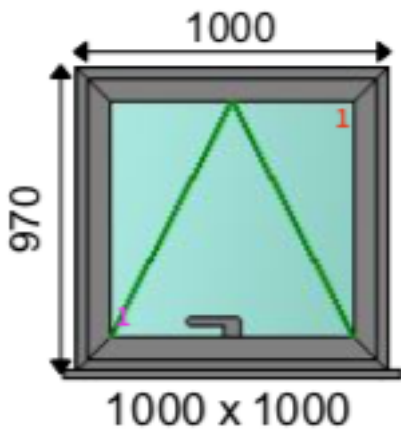

SHEDBOX

BESPOKE SHEDS, MADE SIMPLE

BX1

1000mm(W) x 1000mm(H)*

Chrome/Gold fittings

Available in a wide range of colours

**All windows are also available in custom sizes*

BX2

SHEDBOX

BESPOKE SHEDS, MADE SIMPLE

BX4

500(W) x 2000mm(H)*

Available in a wide range of colours

**All windows are also available in custom sizes*

BX5

1650mm(W) x 900mm(H)*