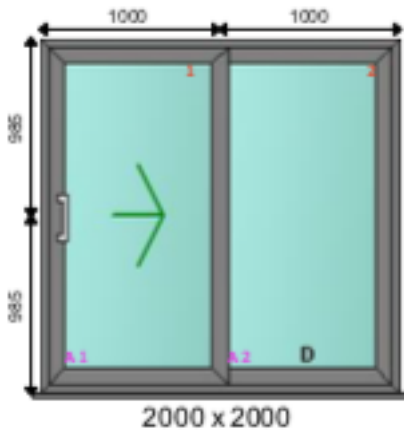

**All windows are also available in custom sizes*

SHEDBOX

BESPOKE SHEDS, MADE SIMPLE

SH4

2000mm(W) x 600mm(H)*

Chrome/Gold fittings

Available in a wide range of colours

**All windows are also available in custom sizes*

838mm(W) x 2000mm(H)*

Chrome/Gold fittings

Available in a wide range of colours

**All doors are also available with a zero threshold for wheelchair access and custom sizes*

SHEDBOX

BESPOKE SHEDS, MADE SIMPLE