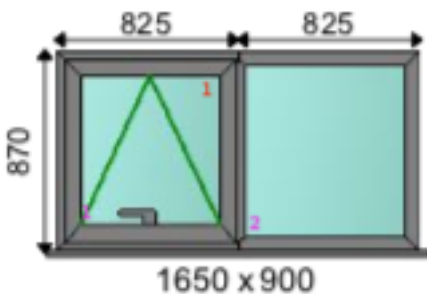

SHEDBOX

BESPOKE SHEDS, MADE SIMPLE

BX1

1000mm(W) x 1000mm(H)*

Chrome/Gold fittings

Available in a wide range of colours

**All windows are also available in custom sizes*

BX2

1000mm(W) x 500mm(H)*

Chrome/Gold fittings

Available in a wide range of colours

**All windows are also available in custom sizes*

BX3

1000(W) x 2000mm(H)*

Available in a wide range of colours

**All windows are also available in custom sizes*

SHEDBOX

BESPOKE SHEDS, MADE SIMPLE

BX4

500(W) x 2000mm(H)*

Available in a wide range of colours

**All windows are also available in custom sizes*

BX5

1650mm(W) x 900mm(H)*

SHEDBOX

BESPOKE SHEDS, MADE SIMPLE

SH1

500mm(W) x 600mm(H)*

Chrome/Gold fittings

Available in a wide range of colours

**All windows are also available in custom sizes*

SH2