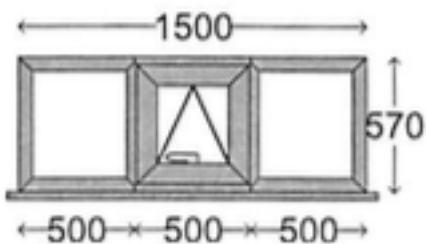

SHEDBOX

BESPOKE SHEDS, MADE SIMPLE

BX4

500(W) x 2000mm(H)*

Available in a wide range of colours

**All windows are also available in custom sizes*

BX5

1650mm(W) x 900mm(H)*

SHEDBOX

BESPOKE SHEDS, MADE SIMPLE

SH1

500mm(W) x 600mm(H)*

Chrome/Gold fittings

Available in a wide range of colours

**All windows are also available in custom sizes*

SH2

1000mm(W) x 600mm(H)*

Chrome/Gold fittings

Available in a wide range of colours

**All windows are also available in custom sizes*

SH3

1500mm(W) x 600mm(H)*

Chrome/Gold fittings

Available in a wide range of colours

**All windows are also available in custom sizes*

SHEDBOX

BESPOKE SHEDS, MADE SIMPLE

SH4

2000mm(W) x 600mm(H)*

Chrome/Gold fittings

Available in a wide range of colours

**All windows are also available in custom sizes*