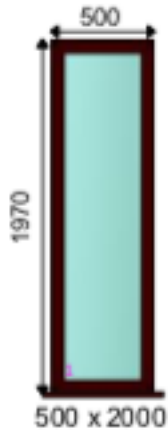

SHEDBOX

BESPOKE SHEDS, MADE SIMPLE

BX1

1000mm(W) x 1000mm(H)*

Chrome/Gold fittings

Available in a wide range of colours

**All windows are also available in custom sizes*

BX2

1000mm(W) x 500mm(H)*

Chrome/Gold fittings

Available in a wide range of colours

**All windows are also available in custom sizes*

BX3

1000(W) x 2000mm(H)*

Available in a wide range of colours

**All windows are also available in custom sizes*

SHEDBOX

BESPOKE SHEDS, MADE SIMPLE

BX4

500(W) x 2000mm(H)*

Available in a wide range of colours

**All windows are also available in custom sizes*

BX5

1650mm(W) x 900mm(H)*

Chrome/Gold fittings

Available in a wide range of colours

**All windows are also available in custom sizes*

BX6

1650mm(W) x 900mm(H)*

Chrome/Gold fittings

Available in a wide range of colours

**All windows are also available in custom sizes*