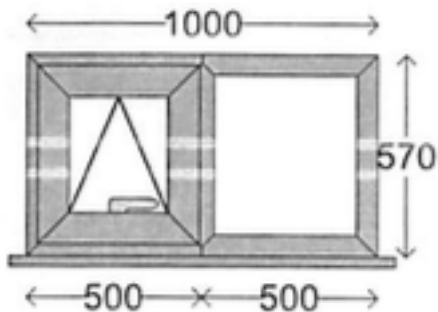

SHEDBOX

BESPOKE SHEDS, MADE SIMPLE

BX4

500(W) x 2000mm(H)*

Available in a wide range of colours

**All windows are also available in custom sizes*

BX5

1650mm(W) x 900mm(H)*

SHEDBOX

BESPOKE SHEDS, MADE SIMPLE

SH1

500mm(W) x 600mm(H)*

Chrome/Gold fittings

Available in a wide range of colours

**All windows are also available in custom sizes*

SH2

1000mm(W) x 600mm(H)*

Chrome/Gold fittings

Available in a wide range of colours

**All windows are also available in custom sizes*

SH3

1500mm(W) x 600mm(H)*

Chrome/Gold fittings

Available in a wide range of colours

**All windows are also available in custom sizes*

SHEDBOX

BESPOKE SHEDS, MADE SIMPLE

SH4

2000mm(W) x 600mm(H)*

Chrome/Gold fittings

Available in a wide range of colours

**All windows are also available in custom sizes*